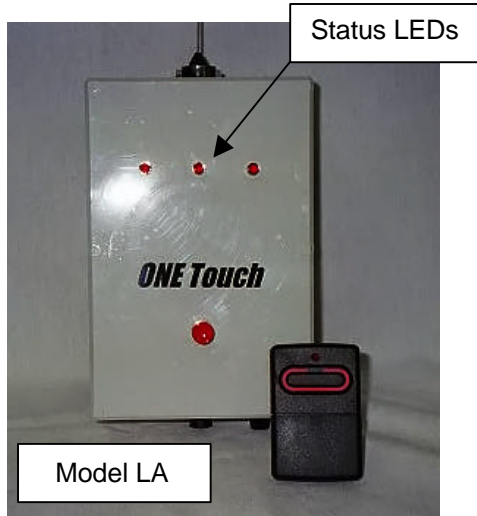

ONE-Touch

Wireless Remote Control Systems

ONE-Touch Model LA Wireless Remote Control System For Load/Agitate Lagoon Pumps

The ONE-Touch Model LA is a wireless remote control unit designed to switch loader pumps from LOAD to AGITATE with ONE Touch of a single button. The Model LA is housed in a rugged NEMA 4 enclosure for protection against the environment. Useful range up to 300 ft. Range will vary depending on terrain, obstructions, and other conditions.

Mounting is easy; simply drop onto a 1- $\frac{1}{2}$ " OD pipe. The power and control cable mates with a twist-lock connector. The receiver is reverse polarity protected and will blow a fuse if cross polarized. Power requirement is 12 VDC.