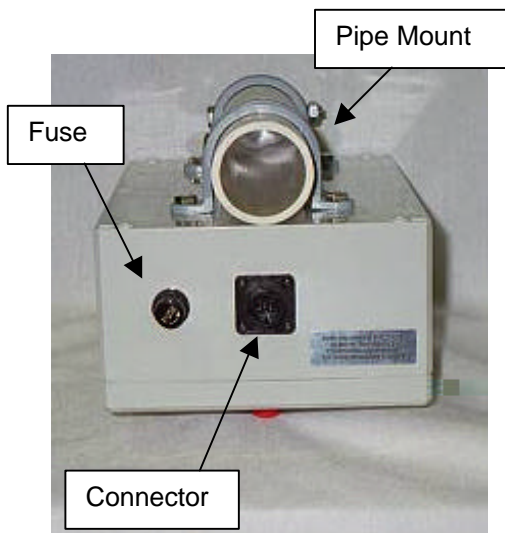

ONE-Touch

Wireless Remote Control Systems

ONE-Touch Model LA Wireless Remote Control System For Load/Agitate Lagoon Pumps

The ONE-Touch Model LA is a wireless remote control unit designed to switch loader pumps from LOAD to AGITATE with ONE Touch of a single button. The Model LA is housed in a rugged NEMA 4 enclosure for protection against the environment. Useful range up to 300 ft. Range will vary depending on terrain, obstructions, and other conditions.

Mounting is easy; simply drop onto a 1- $\frac{1}{2}$ " OD pipe. The power and control cable mates with a twist-lock connector. The receiver is reverse polarity protected and will blow a fuse if cross polarized. Power requirement is 12 VDC.